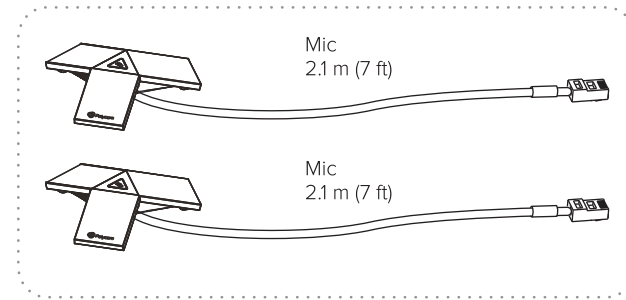

PoE | PoE+
7.6 m (25 ft)

USB - Micro USB
1.2 m (4 ft)

Power
1.8 m - 3.5 m (6 ft - 11.5 ft)

LAN
2.1 m (7 ft)

Mic
2.1 m (7 ft)

Mic
2.1 m (7 ft)

Minimum Setup

Installation des éléments de base