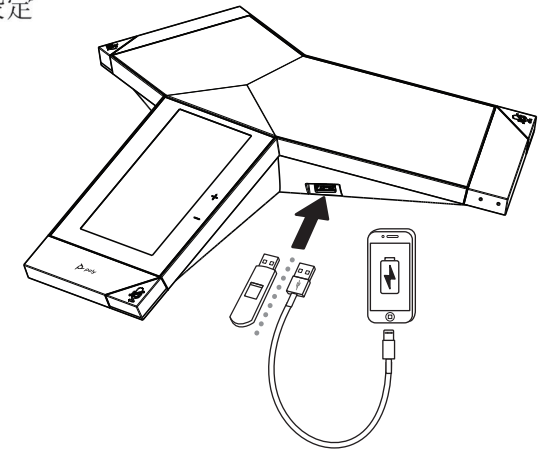

Optional Setup

Installation de l'équipement optionnel
Instalación del equipo optativo
Instalação do equipamento opcional

Einrichten der optionalen Ausrüstung
Installazione delle apparecchiature opzionali
Valgfritt oppsett

Kiegészítő beállítások
Konfiguracja opcjonalna
Додаточна настройка

オプション設定
选择设置
選擇設定
선택 설정

Product Documentation

Documentation du produit
Documentación del producto
Documentação do produto
Produktdokumentation
Documentazione del prodotto
Produktdokumentasjon
Termékdokumentáció
Dokumentacja produktu
Документация продукта
製品マニュアル
产品文档
產品說明文件
제품 설명서

www.polycom.com/support