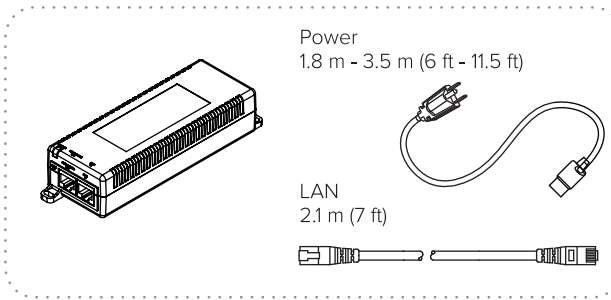

PoE | PoE+
7.6 m (25 ft)

USB - Micro USB
1.2 m (4 ft)

Power
1.8 m - 3.5 m (6 ft - 11.5 ft)

LAN
2.1 m (7 ft)

Mic
2.1 m (7 ft)

Mic
2.1 m (7 ft)

Minimum Setup

Installation des éléments de base